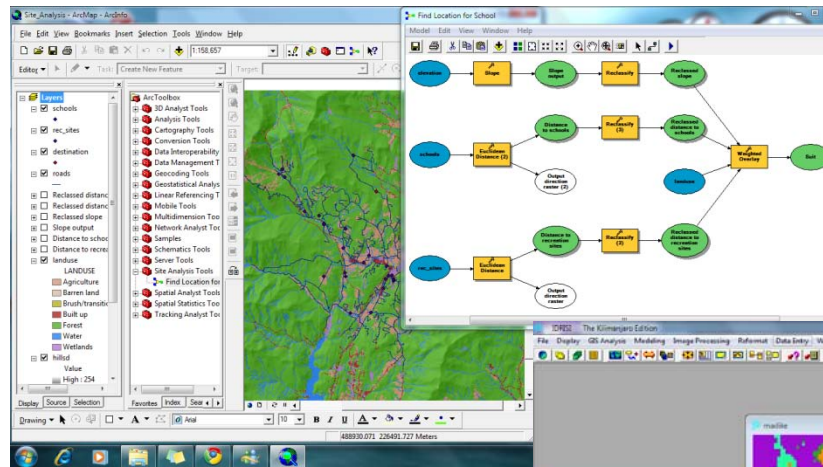

# GIS Help Desk

- Get help regarding the use of GIS software:
  - ArcView GIS
  - ArcGIS
  - Idrisi

**Makmal GIS, Building C24 Room 114**

**Every Thursday: 9 am – 12 noon  
2 pm – 4 pm**

Tutor: En. Ardiansyah  
Cik Lindah Roziani